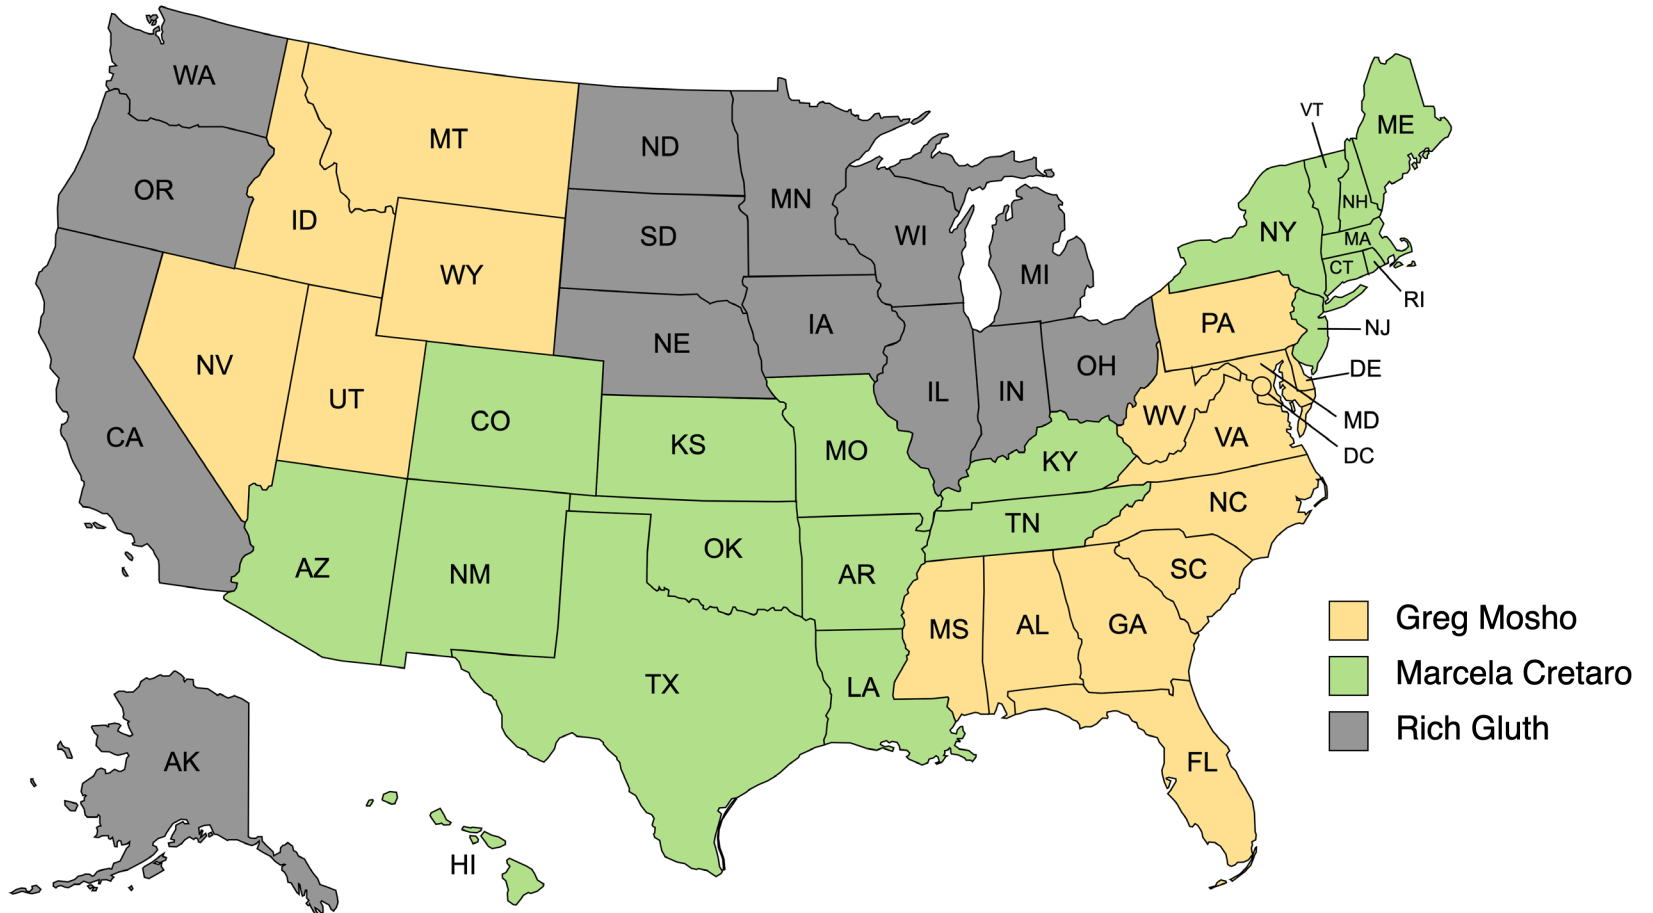

FIREHOUSE®

SALES TERRITORY MAP

FIREHOUSE MARKETING CONSULTANTS

ASSOCIATE PUBLISHER
RICH GLUTH FF III/A-EMT
224.324.8516
RICH@FIREHOUSE.COM

STATES SHOWN

SALES MANAGER
MARCELA CRETARO
224.324.8513
MARCELA@FIREHOUSE.COM

STATES SHOWN, PLUS CANADA, MARKETPLACE,
CLASSIFIEDS

SALES MANAGER
GREG MOSHO
732.610.5735
GREGM@FIREHOUSE.COM

STATES SHOWN, PLUS INTERNATIONAL